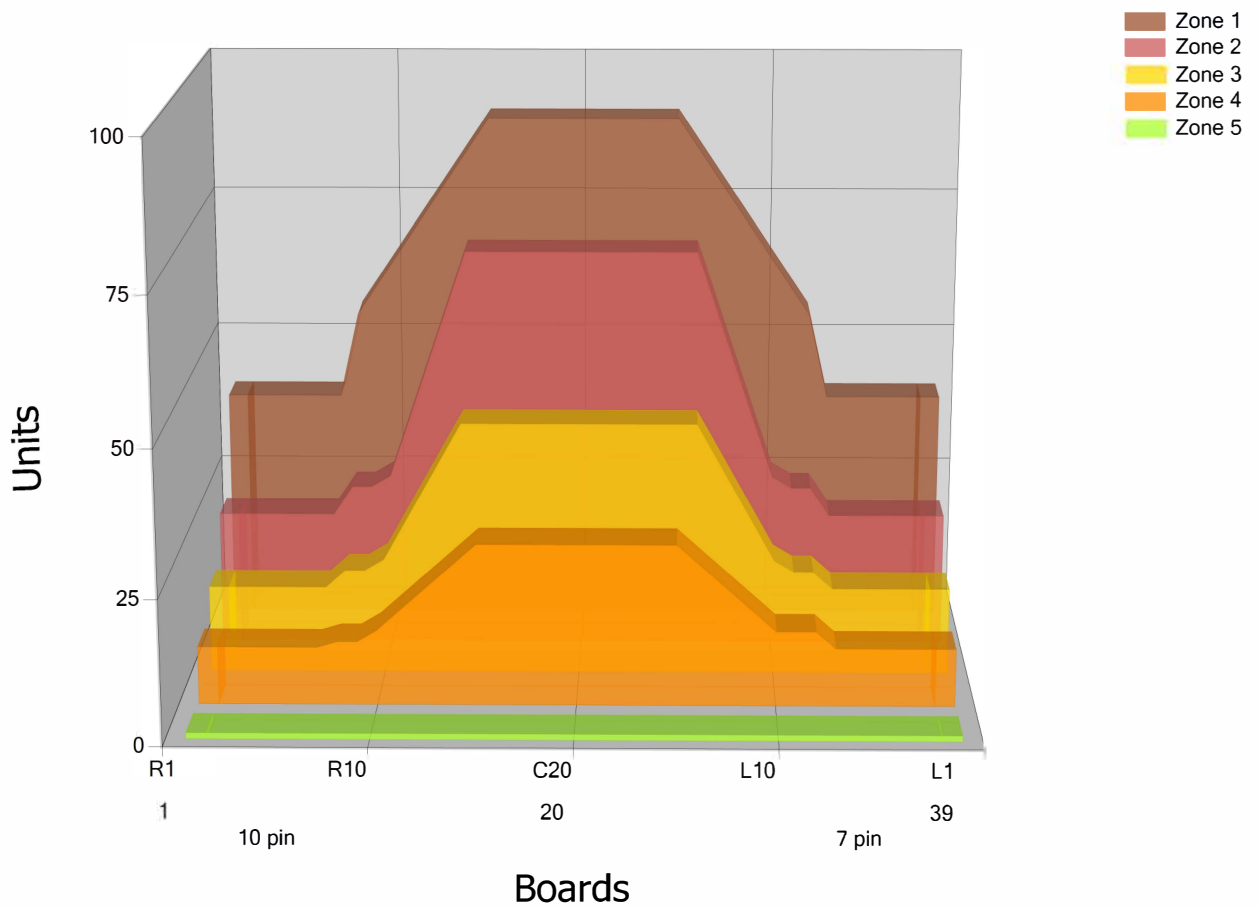

EMV18-44

Conditioner:

Pattern volume: 22,41 ml

Cleaner:

Zone Configuration

Cleaner Transition

Mode: Clean and Condition

Speed: Max Clean

Start Cleaner Spray: 0 Feet

Start Squeegee: 0 Feet

Start Conditioning: 6 Inches

Split Pattern: No

Zone 1	Avg	Ratio	Zone 2	Avg	Ratio
Left	40.0	2.3 : 1	Left	23.0	3.0 : 1
Right	40.0	2.3 : 1	Right	23.0	3.0 : 1
Center	90.0		Center	70.0	

Zone 3	Avg	Ratio	Zone 4	Avg	Ratio
Left	15.0	2.9 : 1	Left	10.0	2.8 : 1
Right	15.0	2.9 : 1	Right	10.0	2.8 : 1
Center	44.0		Center	28.0	

Zone 5	Avg	Ratio
Left	1.0	1.0 : 1
Right	1.0	1.0 : 1
Center	1.0	