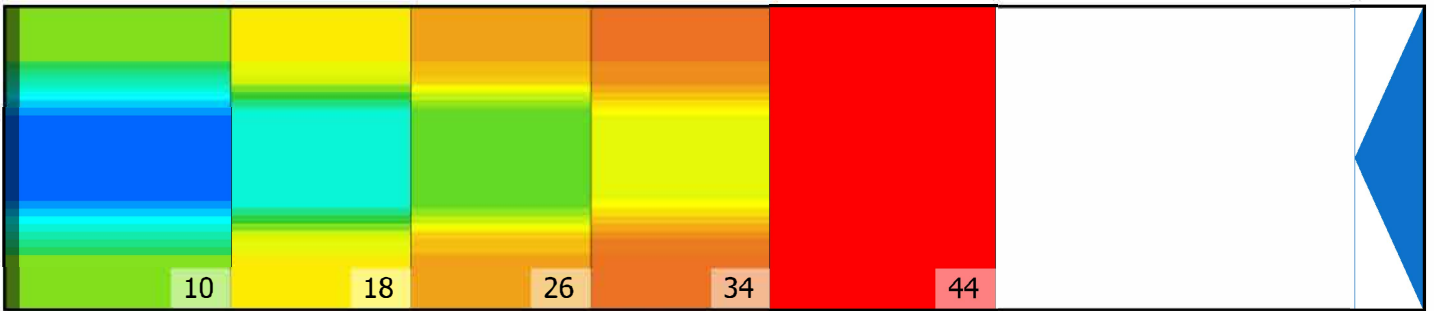

EMV18-44

Conditioner:

Pattern volume: 22,41 ml

Cleaner:

Zone Configuration

Cleaner Transition

Mode: Clean and Condition

Speed: Max Clean

Start Cleaner Spray: 0 Feet

Start Squeegee: 0 Feet

Start Conditioning: 6 Inches

Split Pattern: No

Zone 1	Avg	Ratio	Zone 2	Avg	Ratio
Left	40.0	2.3 : 1	Left	23.0	3.0 : 1
Right	40.0	2.3 : 1	Right	23.0	3.0 : 1
Center	90.0		Center	70.0	

Zone 3	Avg	Ratio	Zone 4	Avg	Ratio
Left	15.0	2.9 : 1	Left	10.0	2.8 : 1
Right	15.0	2.9 : 1	Right	10.0	2.8 : 1
Center	44.0		Center	28.0	

Zone 5	Avg	Ratio
Left	1.0	1.0 : 1
Right	1.0	1.0 : 1
Center	1.0	